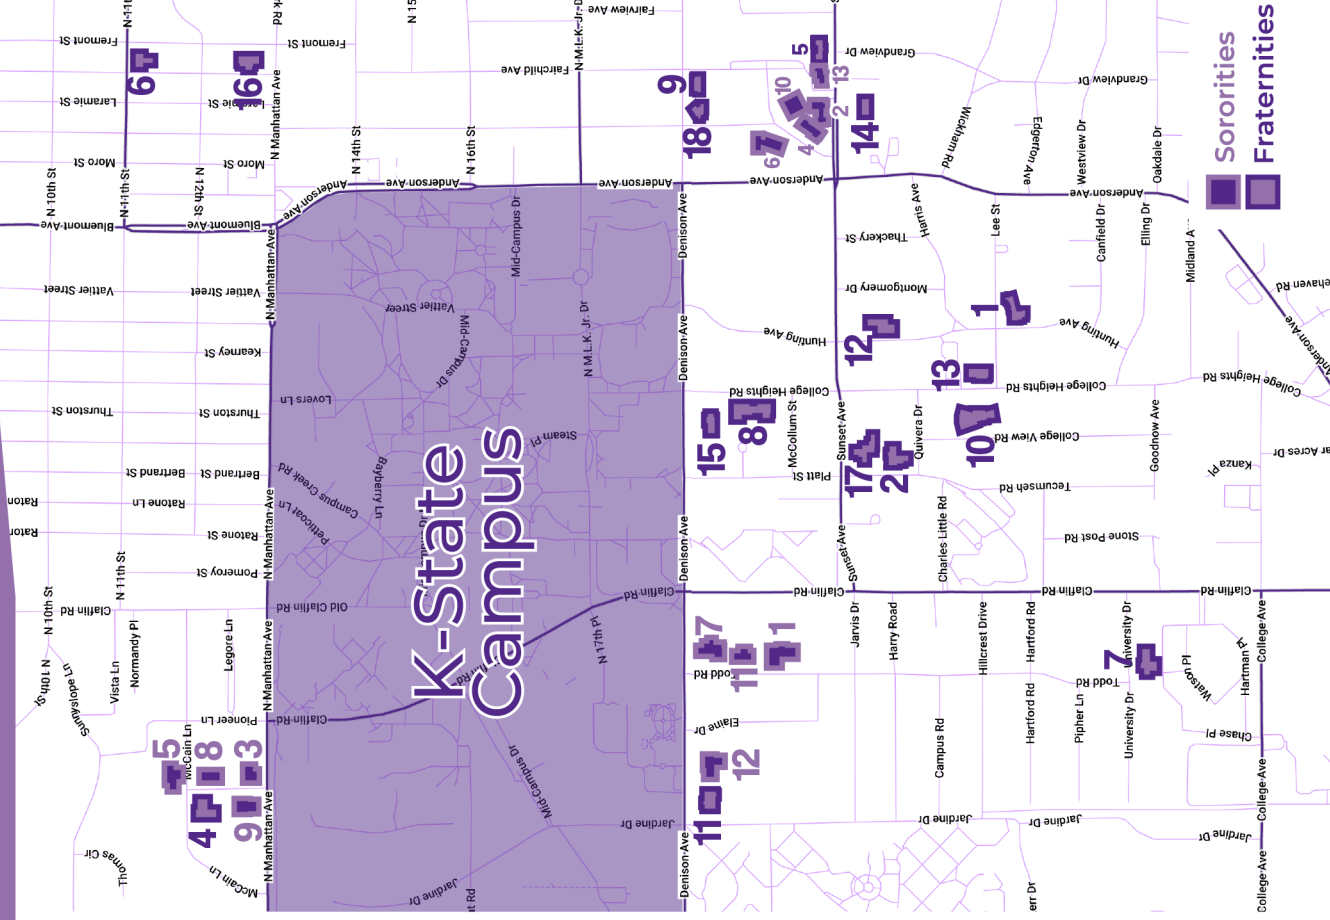

PHC Sororities

1. **1. Alpha Chi Omega**
     1835 Todd Rd.
  2. **2. Alpha Delta Pi**
     518 Sunset Ave.
  3. **3. Alpha Gamma Delta**
     1516 N. Manhattan Ave.
  4. **4. Alpha Xi Delta**
     601 Fairchild Ter.
  5. **5. Chi Omega**
     1516 McCain Ln.
  6. **6. Delta Delta Delta**
     1834 Laramie St.
  7. **7. Gamma Phi Beta**
     1807 Todd Rd.
  8. **8. Kappa Alpha Theta**
     1517 McCain Ln.
  9. **9. Kappa Delta**
     1220 Centennial Dr.
  10. **10. Kappa Kappa Gamma**
      517 Fairchild Ter.
  11. **11. Pi Beta Phi**
      1819 Todd Rd.
  12. **12. Sigma Kappa**
      1525 Denison Ave.
  13. **13. Zeta Tau Alpha**
      508 Sunset Ave.
2. **Alpha Omega Epsilon**
   No Facility*

NATIONAL PANHELLENIC COUNCIL**

- Alpha Kappa Alpha Sorority, Inc.
- Alpha Phi Alpha Fraternity, Inc.
- Delta Sigma Theta Sorority, Inc.
- Kappa Alpha Psi Fraternity, Inc.
- Omega Psi Phi Fraternity, Inc.
- Phi Beta Sigma Fraternity, Inc.
- Sigma Gamma Rho Sorority, Inc.
- Zeta Phi Beta Sorority, Inc.

NATIONAL ORGANIZATIONS**

- Kappa Delta Chi National Sorority, Inc.
- Sigma Lambda Beta International Fraternity, Inc.
- Sigma Lambda Gamma National Sorority, Inc.

- 4 K-State Student Union
  Office of Fraternity and Sorority Life
- ** 3 K-State Student Union
  Multicultural Student Organization Office

Sororities
Fraternities