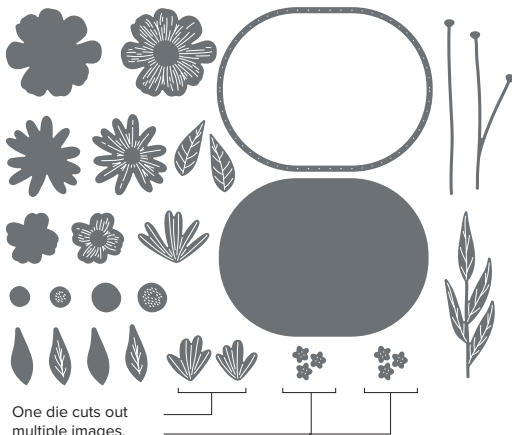

3

Use the coordinating dies to cut out images from stamps or Designer Series Paper.

2

Get beautiful, floral textures with the embossing folder.

4

Stamp your favorite image or sentiment!

FLORAL IMPRESSIONS 12" X 12" (30.5 X 30.5 CM) DESIGNER SERIES PAPER
165603 | \$12.50 • 12 sheets.

One die cuts out multiple images.

PERFECT COORDINATION!

Get crafting products designed to match by ordering a suite or a bundle!

FLORAL IMPRESSIONS SUITE COLLECTION

165617 | \$88.50 • [EN] [FR]

Suite collection includes one of each item listed below:

6 total 5" x 7" (12.7 cm X 17.8 cm) sheets: 2 each of 3 single-sided designs.

PRESSED FLOWERS EMBOSSING FOLDER

165614 | \$11.00

Folder size: 6" x 6-1/4" (15.2 x 15.9 cm).

STRAWBERRY SLUSH & PRETTY IN PINK GEMS

165615 | \$8.50

150 adhesive-backed pieces. 50 of each color. 4 mm, 5 mm. Strawberry Slush, Pretty in Pink, clear.

Scan the QR code to see our full selection online

CONTACT ME TO LEARN MORE:

Rachel Tessman
 763-502-6813
 rachel@stampyourartout.com
 www.StampYourArtOut.com